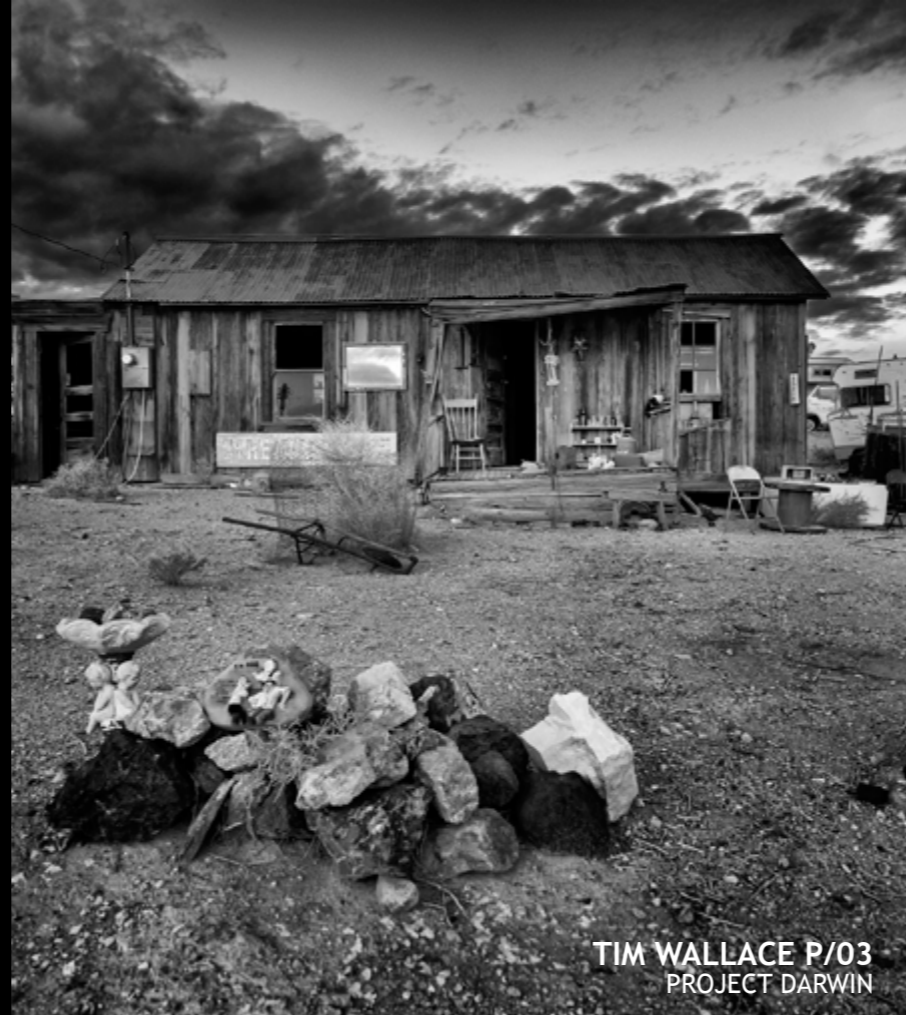

EDITOR-IN-CHIEF ANDRÉ KREFT (EMAIL) ANDREKREFT@GETINSPIREDMAGAZINE.COM
DESIGN AND PRODUCTION ANDRÉ KREFT
COVER ARTIST JAKUB POLOMSKI - THE SCALE OF NATURE
ADVERTISING PLEASE CONTACT US ON INFO@GETINSPIREDMAGAZINE.COM
CONTACT (EMAIL) INFO@GETINSPIREDMAGAZINE.COM
WEBSITE [HTTP://GETINSPIREDMAGAZINE.COM](http://GETINSPIREDMAGAZINE.COM)
NEXT ISSUE FEBRUARY 2014

ALL CONTENTS COPYRIGHT © 2014 .GET INSPIRED! MAGAZINE. ALL RIGHTS RESERVED.
NO PART OF THIS MAGAZINE MAY BE USED OR REPRODUCED WITHOUT THE WRITTEN PERMISSION OF THE PUBLISHER. ALL INFORMATION CONTAINED IN THIS MAGAZINE IS FOR INFORMATION ONLY AND IS, AS FAR AS WE ARE AWARE, CORRECT AT THE TIME OF GOING ONLINE. GET INSPIRED! MAGAZINE CANNOT ACCEPT ANY RESPONSIBILITY FOR ERRORS OR INACCURACIES IN SUCH INFORMATION. ALL TRADEMARKS AND COPYRIGHTS IN THIS ISSUE ARE RECOGNISED, AND ARE ACKNOWLEDGED WHERE POSSIBLE. IF WE HAVE FAILED TO CREDIT YOUR COPYRIGHT THEN DO PLEASE CONTACT US - WE'LL HAPPILY CORRECT ANY OVERSIGHT. ANY MATERIAL SUBMITTED IS ACCEPTED ON THE BASIS OF A WORLDWIDE LICENCE TO PUBLISH IN ELECTRONIC FORM.